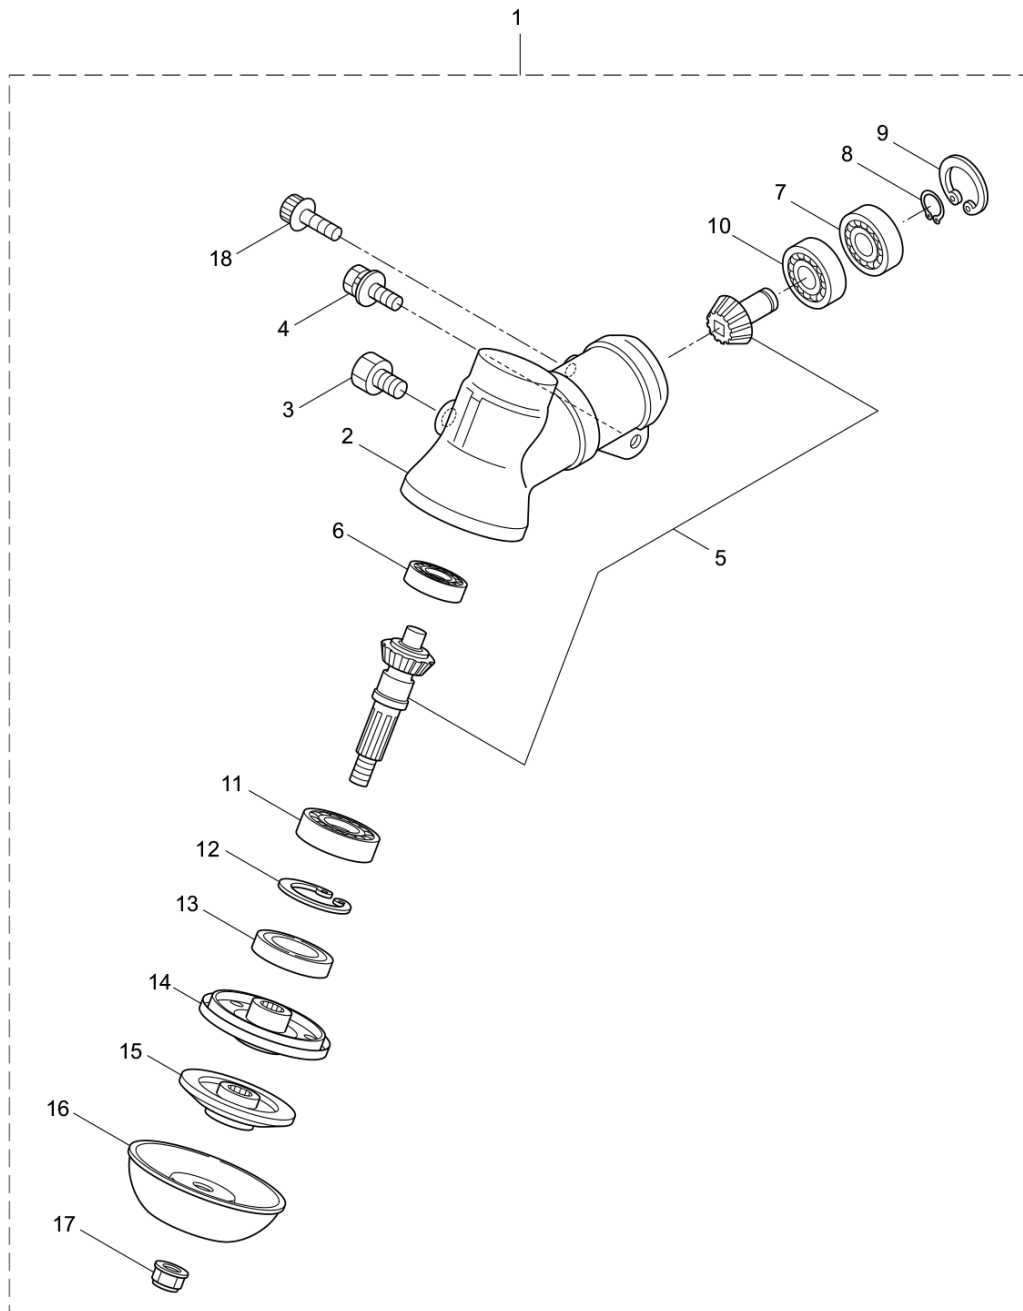

KJBL36E
3. GEAR CASE

Status	Position	Parts Number	Parts Name	Unit Quantity		Remarks	
	1	234837	GEAR CASE ASSY	1		Incl.2-18	
	2	232850	GERA CASE	1			
	3	234109	BOLT	1		M8x8	
	4	217134	BOLT	1		M6x30	
	5	234349	GEAR SET	1			
	6	014490	BEARING 6000	1		#6000	
	7	106933	BEARING 6000Z	1		#6000Z	
	8	014210	SNAP RING	1		#10	
	9	054676	RING SNAP	1		#26	
	10	014490	BEARING 6000	1		#6000	
	11	012544	BEARING	1		#6202	
	12	012380	SNAP RING	1		#35	
	13	232049	OIL SEAL	1		D21355	
	14	232322	BRACKET A	1			
	15	232052	BRACKET B	1			
	16	230849	NUT COVER	1			
	17	232920	NUT	1		M10x1.25	
	18	217135	BOLT	1	33	M6x10	33