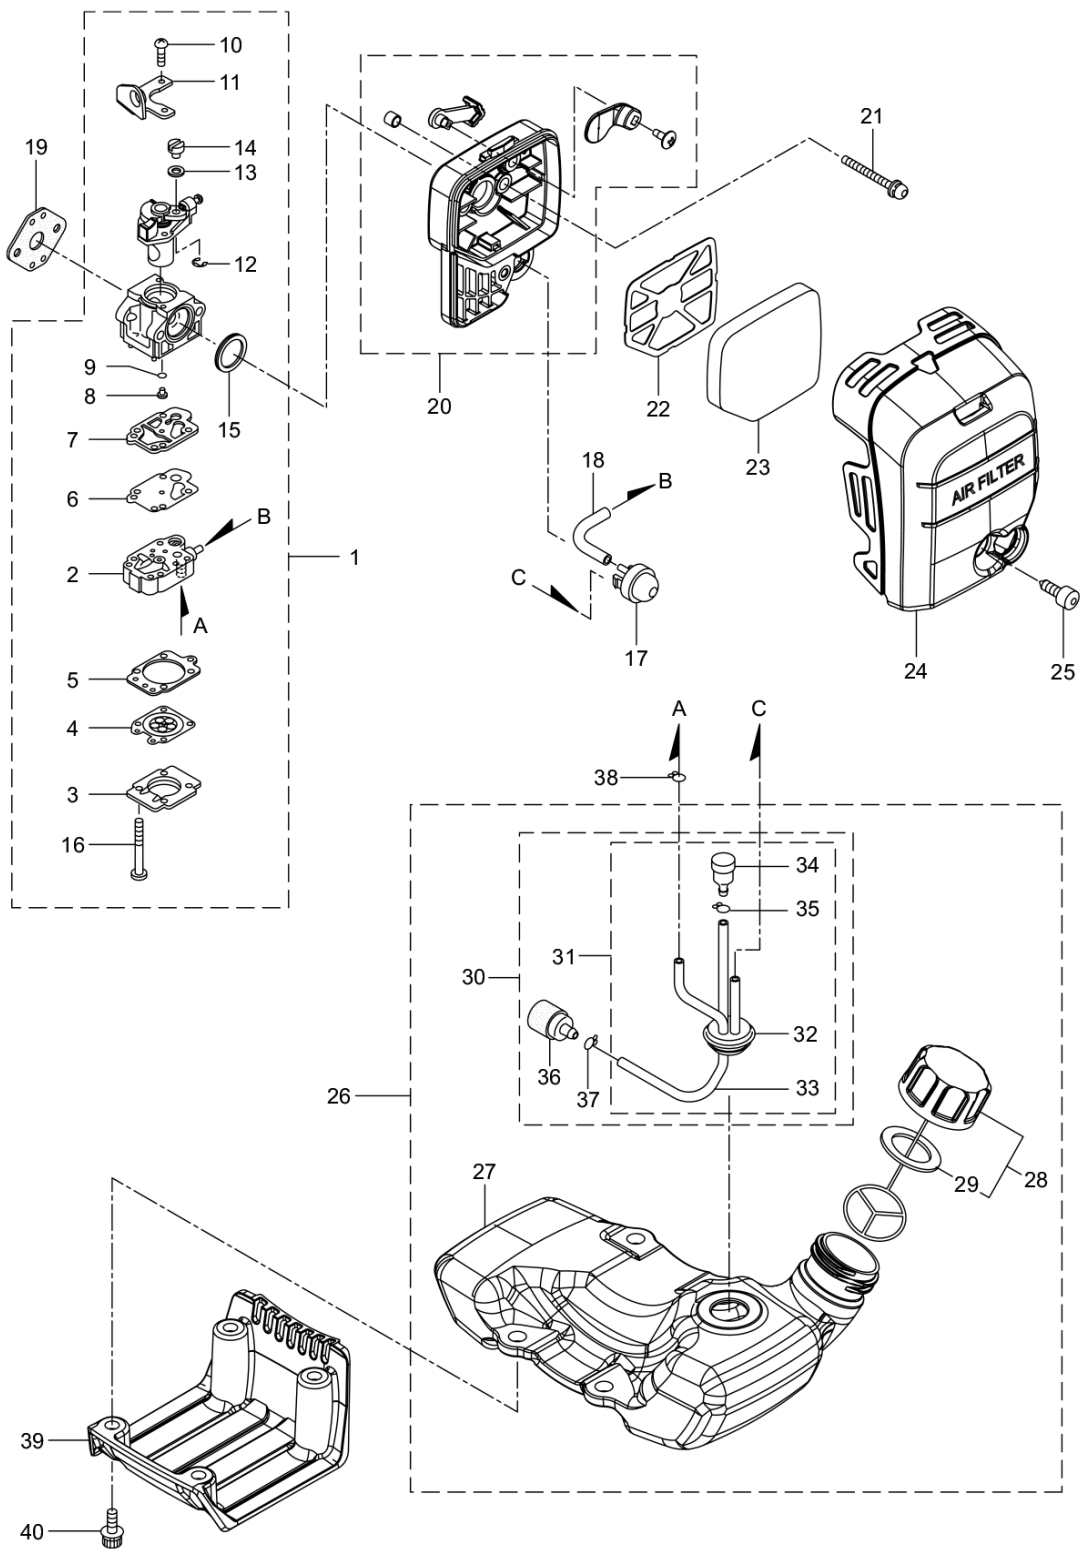

KJBL36E
6. CARBURETOR, FUEL TANK

Status	Position	Parts Number	Parts Name	Unit Quantity		Remarks		
	1	246167	CARBURETOR ASSY	1		Incl.2-16		
	2	246365	PUMP BODY	1				
	3	263726	COVER PLATE	1				
	4	283905	DIAPHRAGM METERRING	1				
	5	263727	GASKET	1				
	6	262994	DIAPHRAGM	1				
	7	282576	GASKET	1				
	8	246467	JET	1				
	9	261871	O-RING	1				
	10	261875	SCREW	2				
	11	264677	BRACKET	1				
	12	261876	RING	1				
	13	264678	WASHER	1				
	14	261658	SWIVEL	1				
	15	261657	PACKING	1				
	16	263737	SCREW	4				
	17	282299	PRIMER	1				
	18	279839	PIPE	1				
	19	262587	GASKET	1				
	20	279778	CASE ASSY	1				
	21	262720	CAP SCREW	2		M5x55		
	22	279783	PLATE	1				
	23	279784	ELEMENT	1				
	24	279889	CLEANER COVER	1				
	25	286349	KNOB BOLT	1				
	26	279789	TANK ASSY	1		Incl.27-37		
	27	279790	FUEL TANK	1				
	28	275306	FUEL TANK CAP ASSY	1		Incl.29		
	29	274875	PACKING	1				
	30	246117	PIPE ASSY	1		Incl.31-37		
	31	246118	PIPE ASSY	1		Incl.32-35		
	32	268065	GROMMET	1				
	33	262649	FUEL PIPE	1				
	34	261590	BREATHER SUB ASSY	1				
	35	261117	CLIP	1				
	36	277887	FILTER ASSY	1				
	37	261117	CLIP	1				
	38	261117	CLIP	1				
	39	279674	STAND	1				
	40	268940	SCREW	4		M5x18