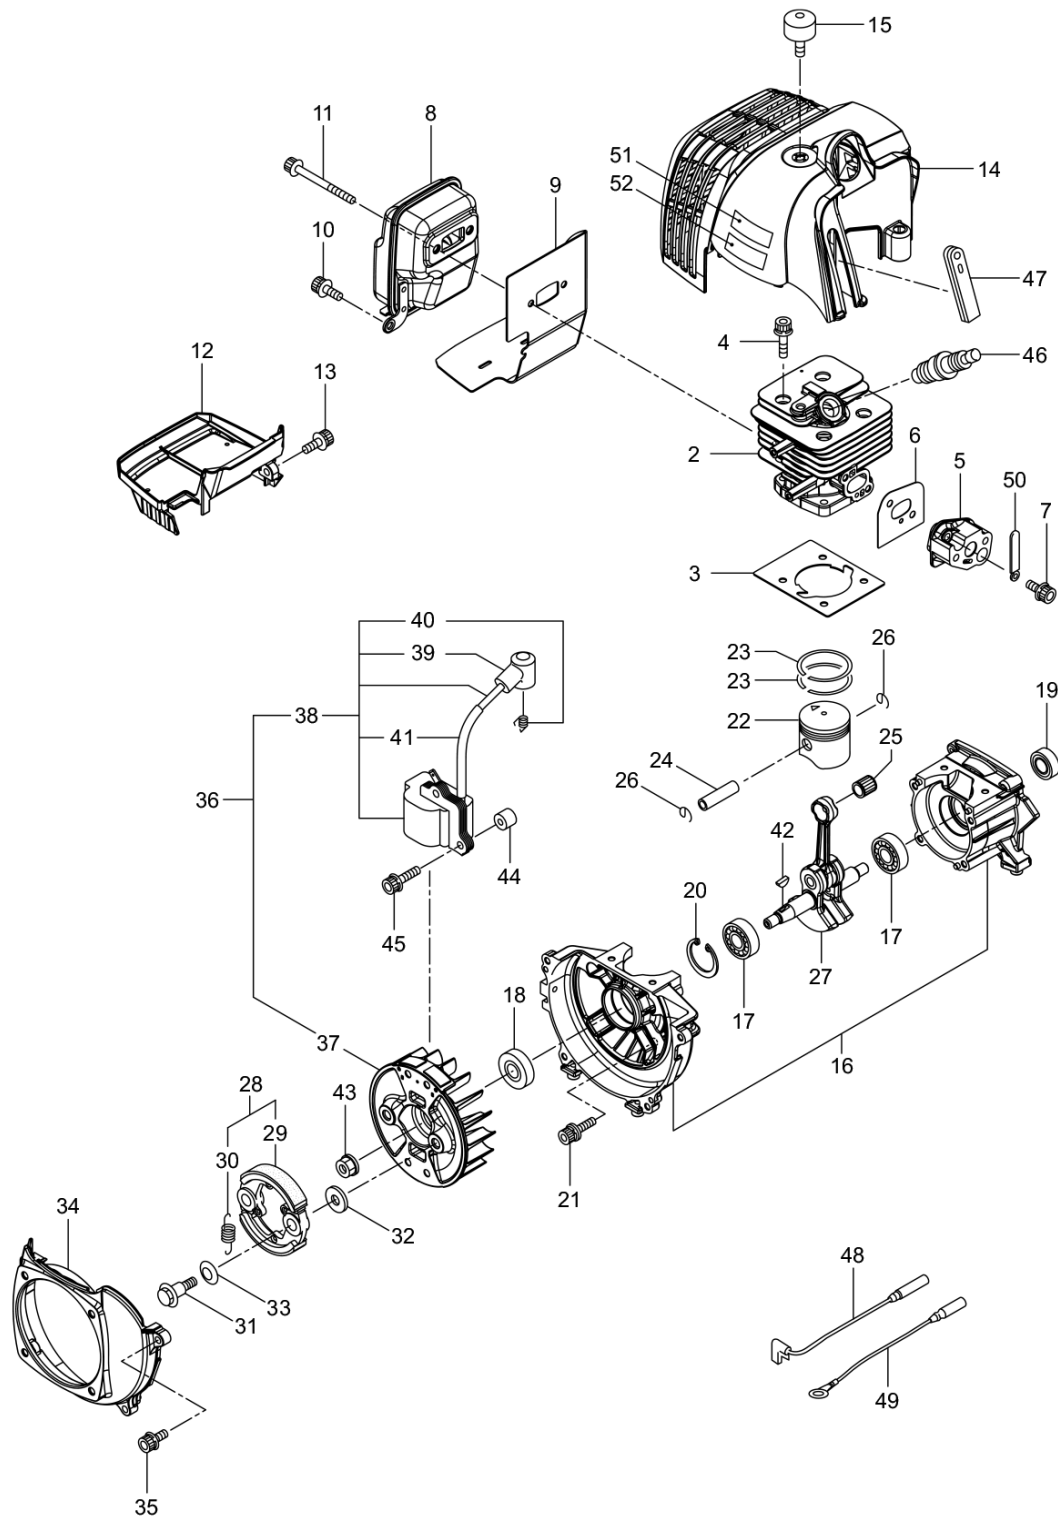

KJBL36E
4. ENGINE

Status	Position	Parts Number	Parts Name	Unit Quantity		Remarks		
	1	875330		1		FE362/02		
	2	246041	CYLINDER	1				
	3	279859	GASKET	1				
	4	261250	CAP SCREW	4		M5x20		
	5	279669	INSULATOR ASSY	1				
	6	279671	GASKET	1				
	7	265924	CAP SCREW	2		M5x25		
	8	279712	MUFFLER	1				
	9	279762	GASKET	1				
	10	261607	CAP SCREW	1		M5x16		
	11	266713	CAP SCREW	2		M5x60		
	12	279767	UNDER COVER	1				
	13	261607	CAP SCREW	1		M5x16		
	14	279770	TOP COVER	1				
	15	285843	KNOB BOLT	1				
	16	279498	CRANK CASE	1				
	17	261384	BEARING 6201 C3	2		#6201C3		
	18	261385	OIL SEAL	1		ISCD12327		
	19	261386	OIL SEAL	1		ISCD12227		ISCD12227
	20	016732	SNAP RING	1		#32		
	21	261612	CAP SCREW	4		M5x30		
	22	279356	PISTON	1				
	23	246102	PISTON RING	2				
	24	265068	PISTON PIN	1				
	25	265225	NEEDLE BEARING KTV101413EGX02B	1				
	26	261393	CLIP	2				
	27	279329	CRANK SHAFT	1				
	28	286905	CLUTCH ASSY	1		Incl.29,30		
	29	286906	CLUTCH SHOE	2		(2)Required		
	30	286907	SPRING CLUTCH	1				
	31	246377	CLUTCH BOLT	2		M8x1.25		
	32	262683	WASHER	2		8x22xt1.2		
	33	262682	WAVE WASHER	2				
	34	279702	FAN COVER	1				
	35	261250	CAP SCREW	4		M5x20		
	36	246296	ROTOR ASSY	1		Incl.37-41		
	37	279362	ROTOR	1				
	38	246195	IGNITION COIL	1		Incl.39-41		
	39	283178	PLUG CAP	1				
	40	272805	CONNECTOR	1				
	41	283272	TUBE	1				
	42	261076	WOODRUFF KEY 3X10	1		3x10		
	43	261417	NUT ROTOR M8	1		M8		
	44	280381	SPACER	2				
	45	261256	BOLT	2		M4x25		
	46	288264	SPARK PLUG	1		BPMR8Y		
	47	286988	GROMMET	1				
	48	269722	LEAD	1				
	49	284541	LEAD	1				
	50	264588	CLAMP	1				
	51	284587	LABEL	1				
	52	275051	LABEL	1		KJ		