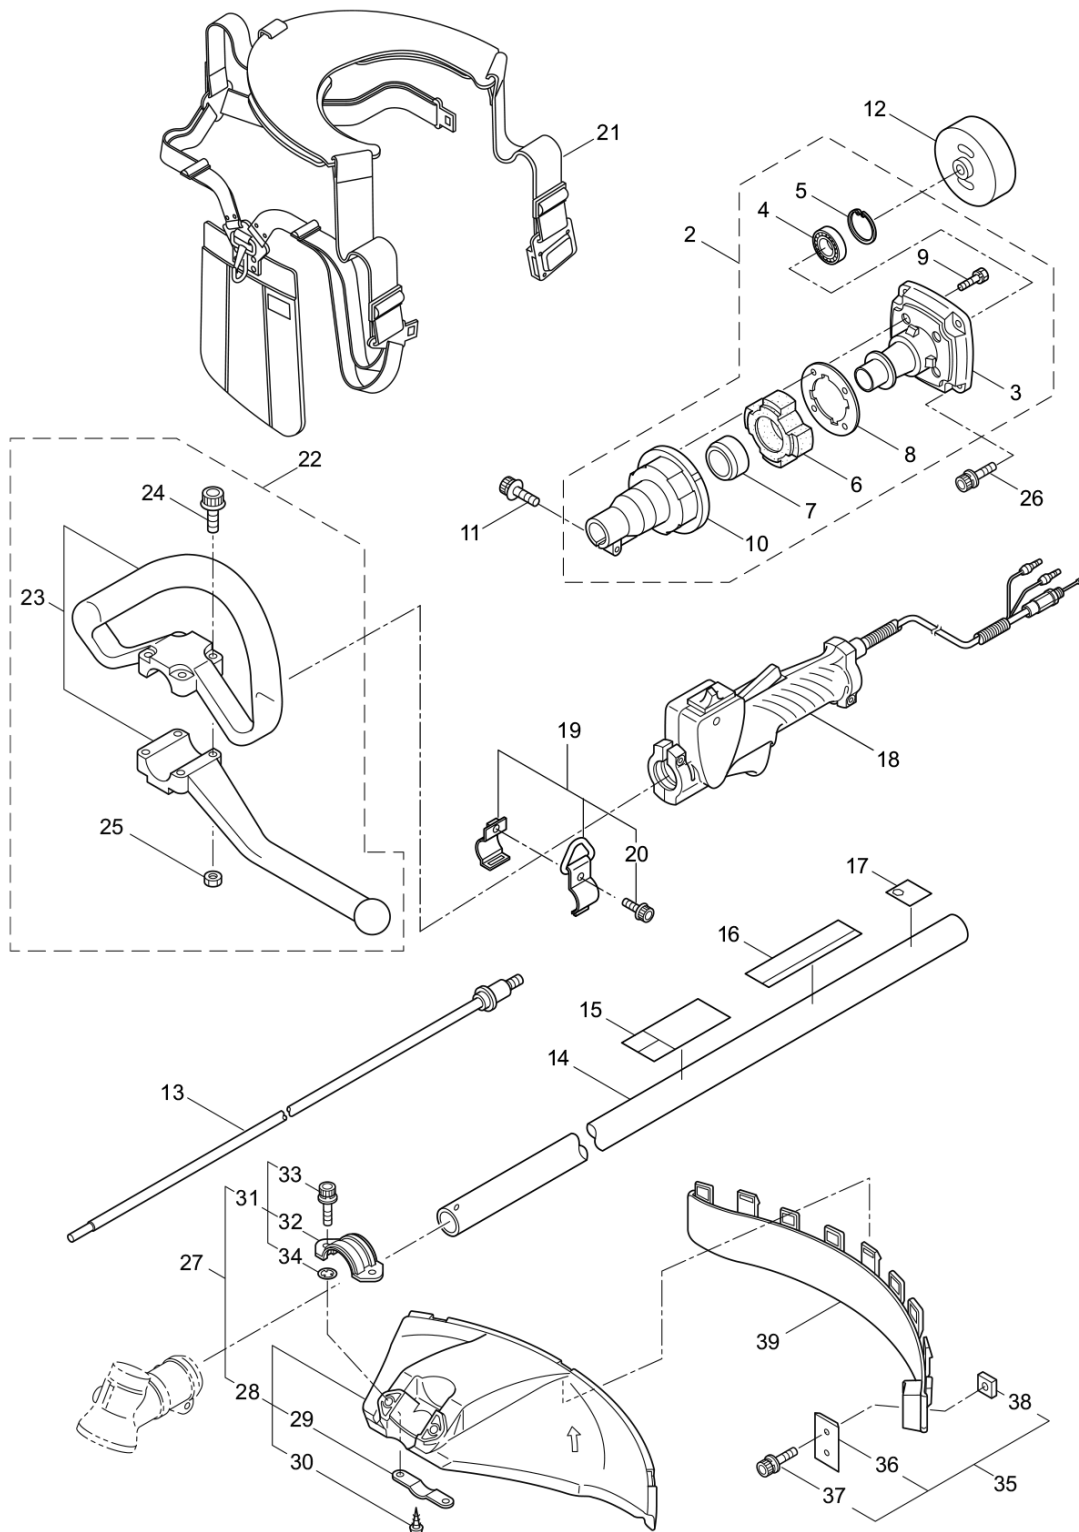

KJBL36E
2. MAIN BODY

Status	Position	Parts Number	Parts Name	Unit Quantity		Remarks		
	1	364807	KJBL36E(FIABA)	1				
	2	222543	CLUTCH CASE ASSY	1		Incl.3-10		
	3	222544	HOUSING	1				
	4	012649	BEARING 6201ZZ	1		#6201ZZ		
	5	016732	SNAP RING	1		#32		
	6	217045	BUFFER	1				
	7	217046	BUFFER	1				
	8	217047	WASHER	1				
	9	092033	SCREW	4		M5x15		
	10	222370	ADAPTOR	1				
	11	217134	BOLT	1		M6x30		
	12	222546	CLUTCH DRUM ASSY	1				
	13	222522	DRIVE SHAFT ASSY	1				
	14	224129	DRIVESHAFT TUBE	1				
	15	223188	CAUTION MARK	1				
	16	241844		1		KJBL36E		
	17	225380	LABEL	1		116dB		
	18	231143	THROTTLE TRIGGER	1				
	19	231883	HANGING BRACKET ASSY	1		Incl.20		
	20	261762	SCREW	1		M5x14		
	21	232001	HANGING STRAP ASSY	1				
	22	232104	LOOP HANDLE ASSY	1		Incl.23-25		
	23	226462	LOOP HANDLE	1				
	24	215608	CAP SCREW	4		M5x30x16		
	25	081027	NUT	4		M5		
	26	219113	CAP SCREW	4		M6x20		
	27	235713	SAFETY COVER ASSY	1		Incl.28-34		
	28	232012	SAFETY COVER ASSY	1		Incl.29,30		
	29	237364	THREADED BRACKET	1				
	30	221580	SCREW	1		4x8		
	31	232093	BRACKET	1		Incl.32-34		
	32	223179	BRACKET	1				
	33	220632	CAP SCREW	2		M6x30		
	34	231704	WASHER	2		6x13xt1.0		
	35	231882	CUTTER ASSY	1		Incl.36-38		
	36	230747	CORD CUTTER	1				
	37	261250	CAP SCREW	1		M5x20		
	38	228325	SQUARE NUT	1				
	39	231033	COVER EXTENTION	1				