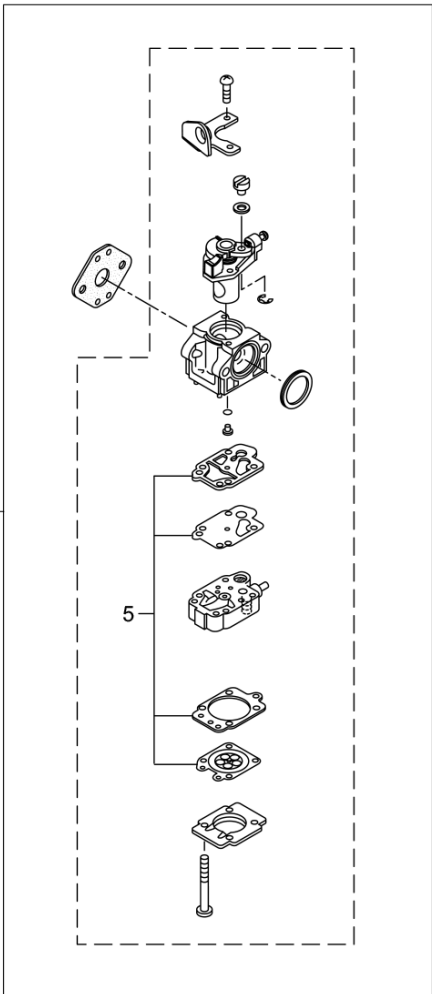

KJBL36E
1. PARTS KIT

1

2

3

4

5

6