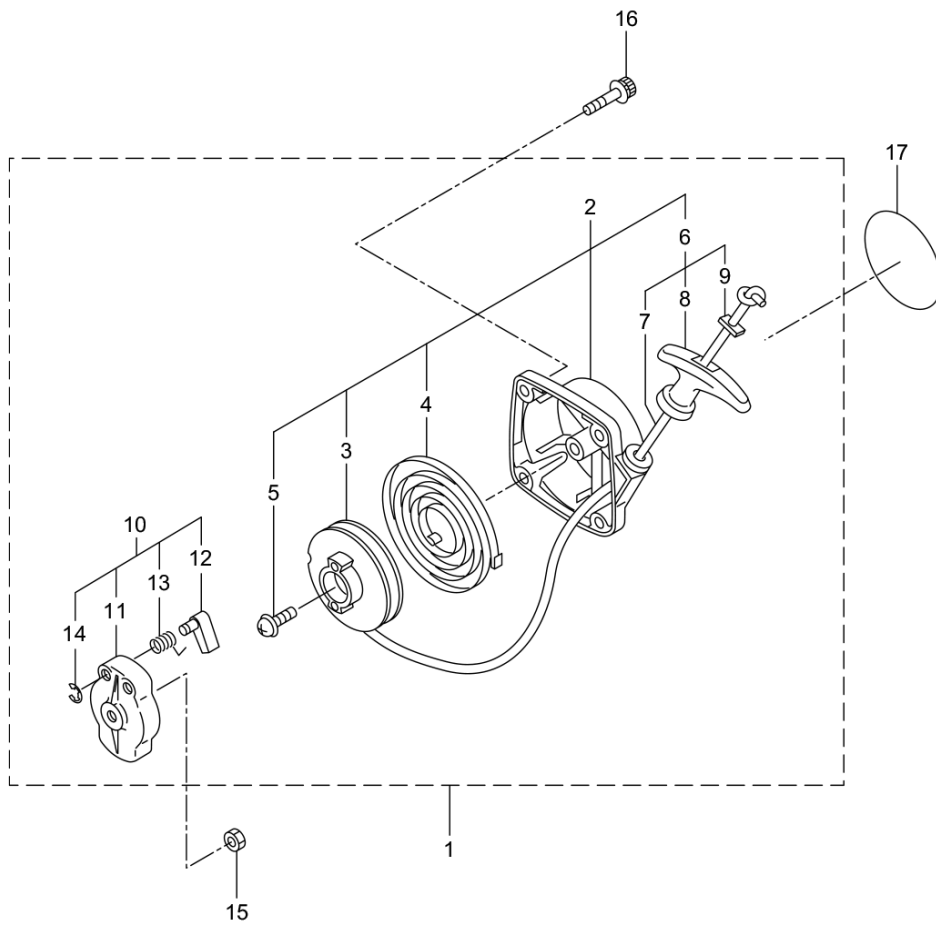

KJBL36E
5. RECOIL STARTER

Status	Position	Parts Number	Parts Name	Unit Quantity		Remarks		
	1	246298	RECOIL STARTER ASSY	1		Incl.2-14		
	2	246299	STARTER ASSY	1		Incl.3-9		
	3	279893	REEL	1				
	4	279894	SPIRAL SPRING	1				
	5	279895	SET SCREW	1				
	6	246300	ROPE	1		Incl.7-9		
	7	246435		1				
	8	287651	STARTER KNOB	1				
	9	283511	ROPE STOPPER	1				
	10	261421	STARTER PULLEY ASSY	1		Incl.11-14		
	11	261726	PULLEY	1				
	12	261727	RATCHET	1				
	13	261728	RETURN SPRING	1				
	14	020299	E-RING #4	1		#4		
	15	285736	NUT	1		M8		
	16	281211	CAP SCREW M4X20	4		M4x20		
	17	274308		1		K-JAPAN